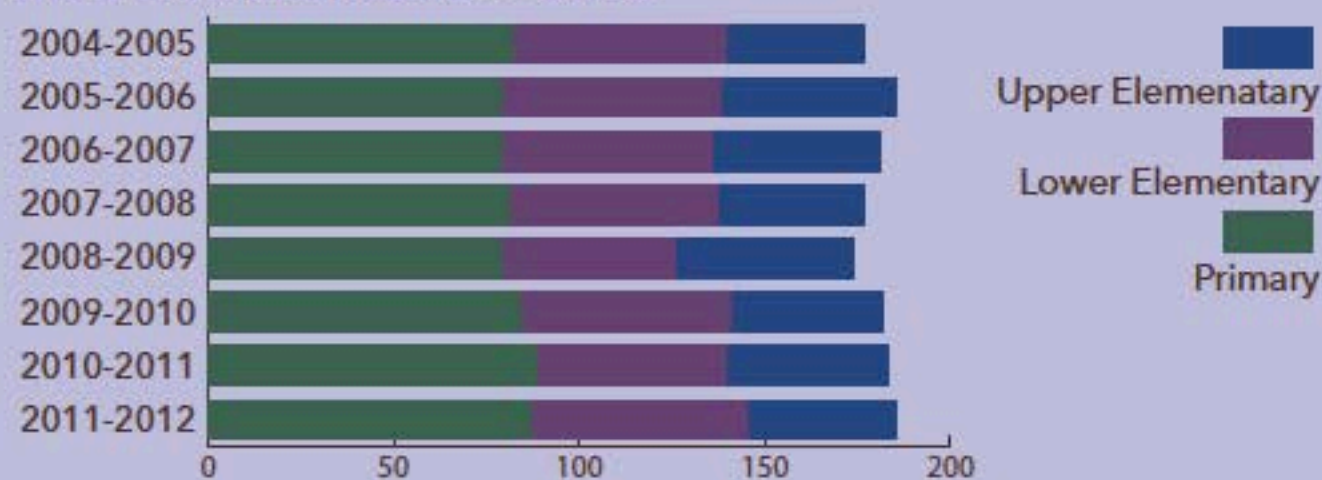

MSB Enrollment 2004 - 2012

MSB Graduates' Middle Schools 2008 - 2012

Dear MSB Community,

From humble beginnings in the early 1900's, Dr. Maria Montessori's legacy continues to reach children the world over. Montessori education is experiencing a burst of growth despite today's fast-paced, high-tech global environment. Here at the Montessori School of Beaverton we are proud to celebrate our 36th year of providing this timeless, nurturing, and visionary educational method.